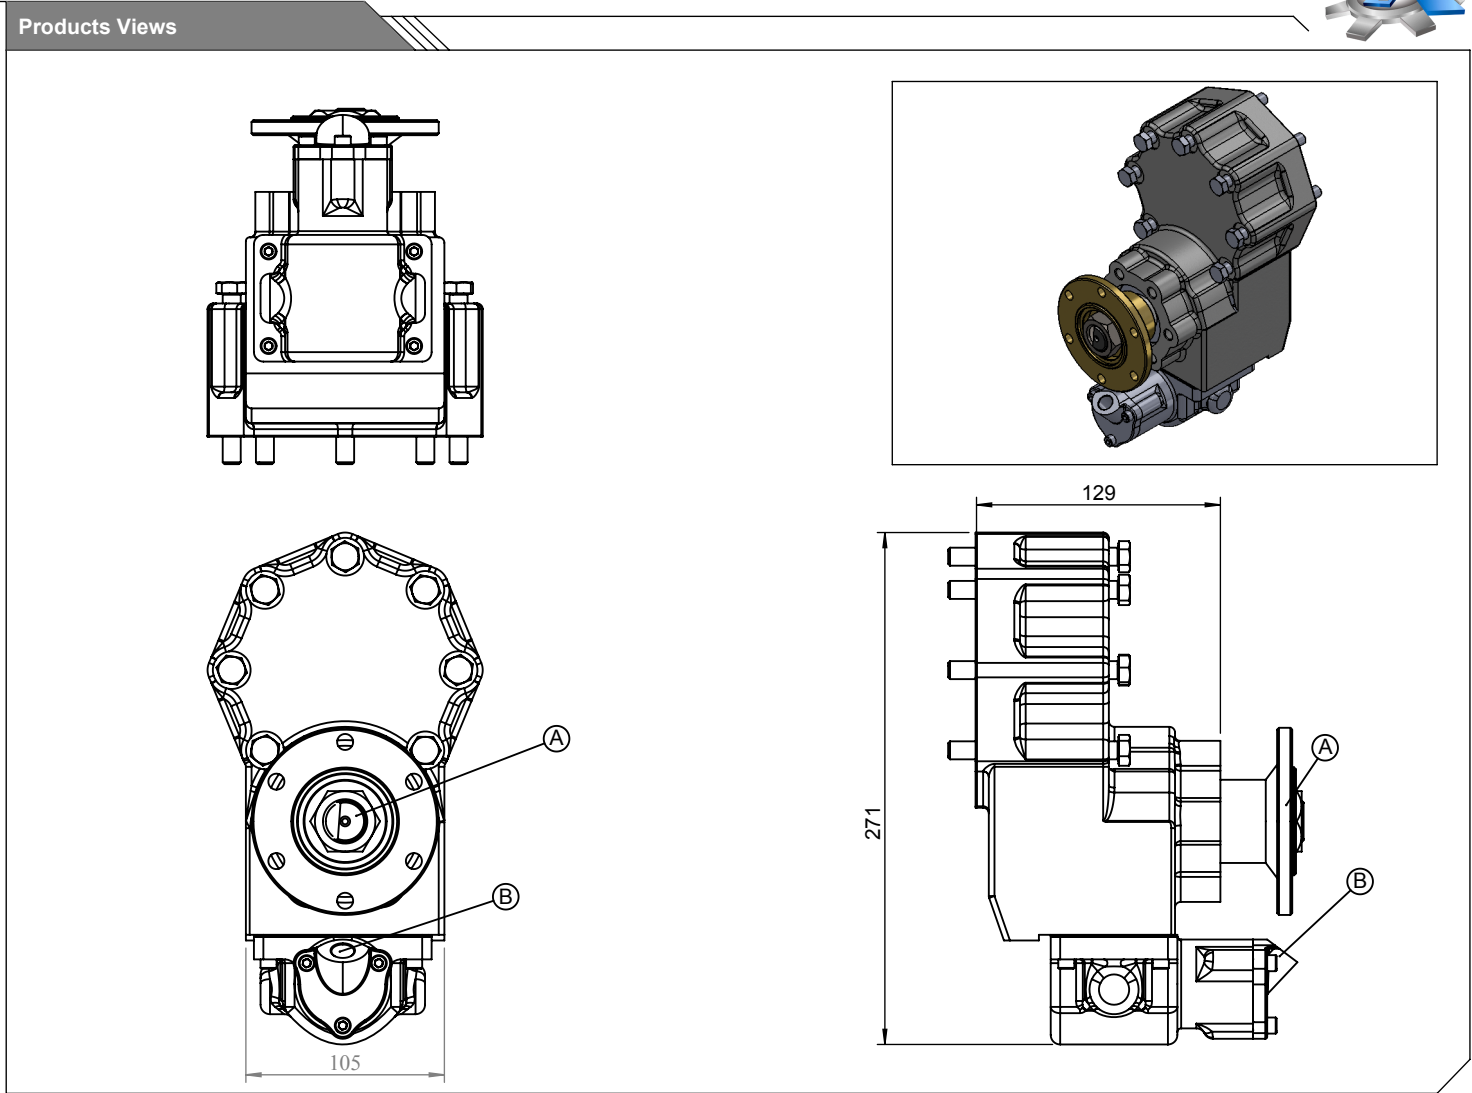

<b>Vehicle Type</b>	162.22-162.25-170.25 FATİH/2114-2116-2517 FORD CARGO (86-96) 180 FATİH BMC / BEDFORD GENOTO / 1830 INTER / 1850 YAVUZ
<b>Gearbox Type</b>	EATON-HEMA 570 - 542 - 640 R SMA - SMS - SMR - SMH - SMJ - CMA - CMR

<b>Product Code</b>	<b>HM.3.570.UF</b>
---------------------	--------------------

**Component Details**

A : Drive flange B : Air Inlet R 1/4"	
--	--

**Technical Details**

Power	Maximum Torque		Input/Output	Mounting Side	Control Type
	kW	Nm			
42	401	41	1/1.2	Rear	Pneumatic
				<b>Weight</b>	<b>Sense of Rotation</b>
				11 kg	Opposite of Input